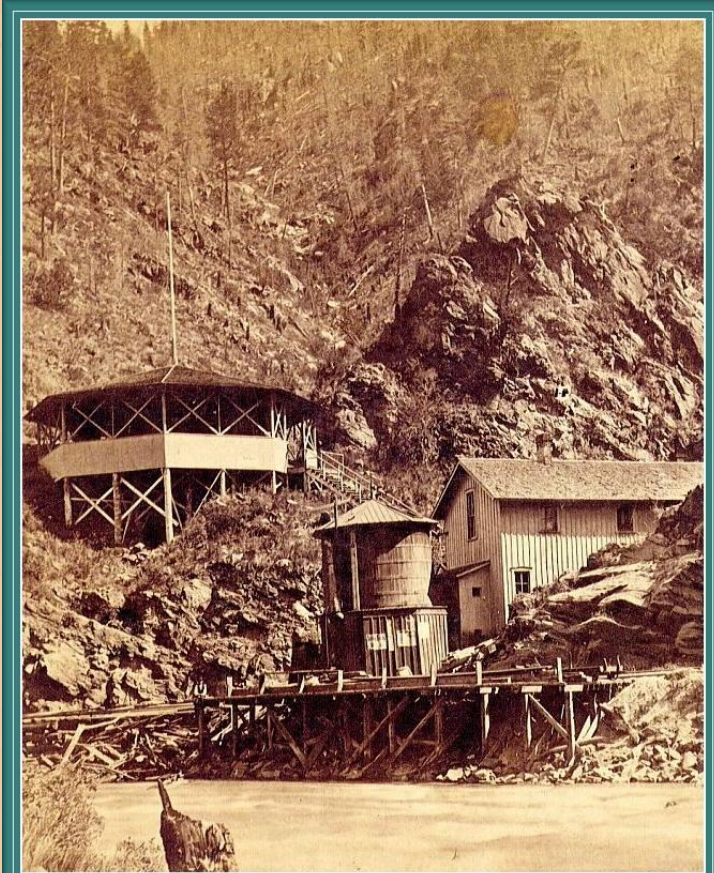

Building the B&CC: The Water Towers

Ryan Moats, MMR

BLACKHAWK
AND
CENTRAL CITY

Blackhawk and Central City

- Set in 1870
- Small (< 70 sq. ft.)
- Freelance, based on prototypical track construction standards (the CCRR and the Gilpin Tramway)
- Scratch build as much as possible (track, cars, motive power, structures, and throw mechanisms, so far)
- Cover the eight miles of CCRR track built along the north fork of Clear Creek from Forks Creek to Central City
- Operations focusing on early rail issues.

**BLACKHAWK
AND
CENTRAL CITY**

Prototype

- CCRR's 8930 gallon tank at Beaver Brook (Photo from DPL)
- Board and batten wainscoting
 - protect piping
 - posting board
- Shape
 - Parquet planking
- Filler pipe detached from outflow pipe
 - Stored to the side to provide clearance

BLACKHAWK
AND
CENTRAL CITY

More on the prototype

Beaver Brook Station and Dance Pavillion - 1880 - Ted Kiersey Collection

Beaver Brook Station - 1878 - Ted Kiersey Collection

**BLACKHAWK
AND
CENTRAL CITY**