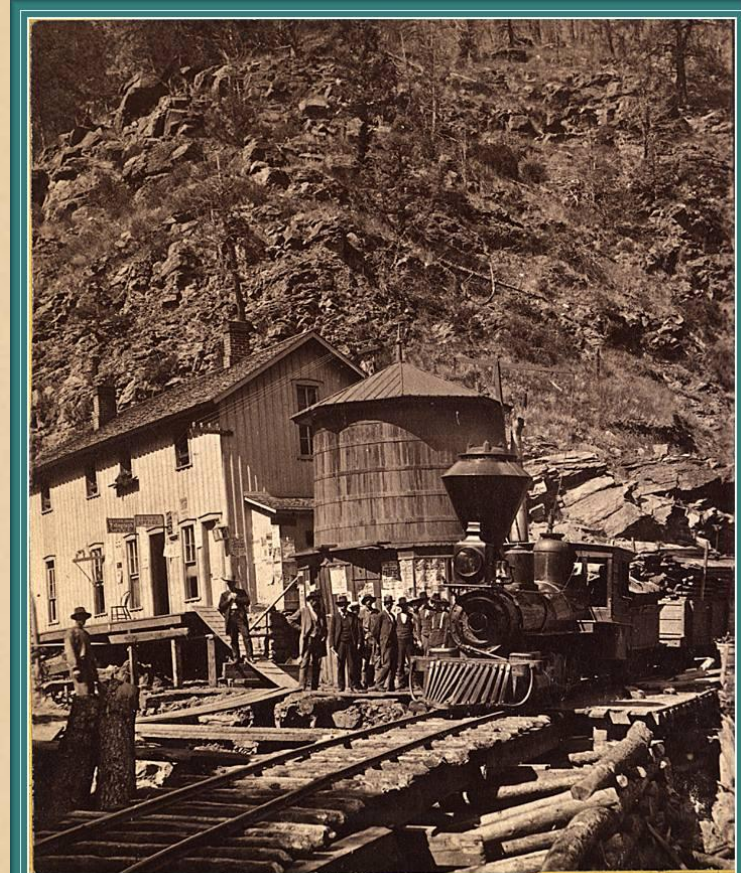

Building the B&CC: The Water Towers

Ryan Moats, MMR

BLACKHAWK
AND
CENTRAL CITY

Blackhawk and Central City

- Set in 1870
- Small (< 70 sq. ft.)
- Freelance, based on prototypical track construction standards (the CCRR and the Gilpin Tramway)
- Scratch build as much as possible (track, cars, motive power, structures, and throw mechanisms, so far)
- Cover the eight miles of CCRR track built along the north fork of Clear Creek from Forks Creek to Central City
- Operations focusing on early rail issues.

BLACKHAWK
AND
CENTRAL CITY

More on the prototype

Beaver Brook Station and Dance Pavillion - 1880 - Ted Kiersey Collection

Beaver Brook Station - 1878 - Ted Kiersey Collection

**BLACKHAWK
AND
CENTRAL CITY**