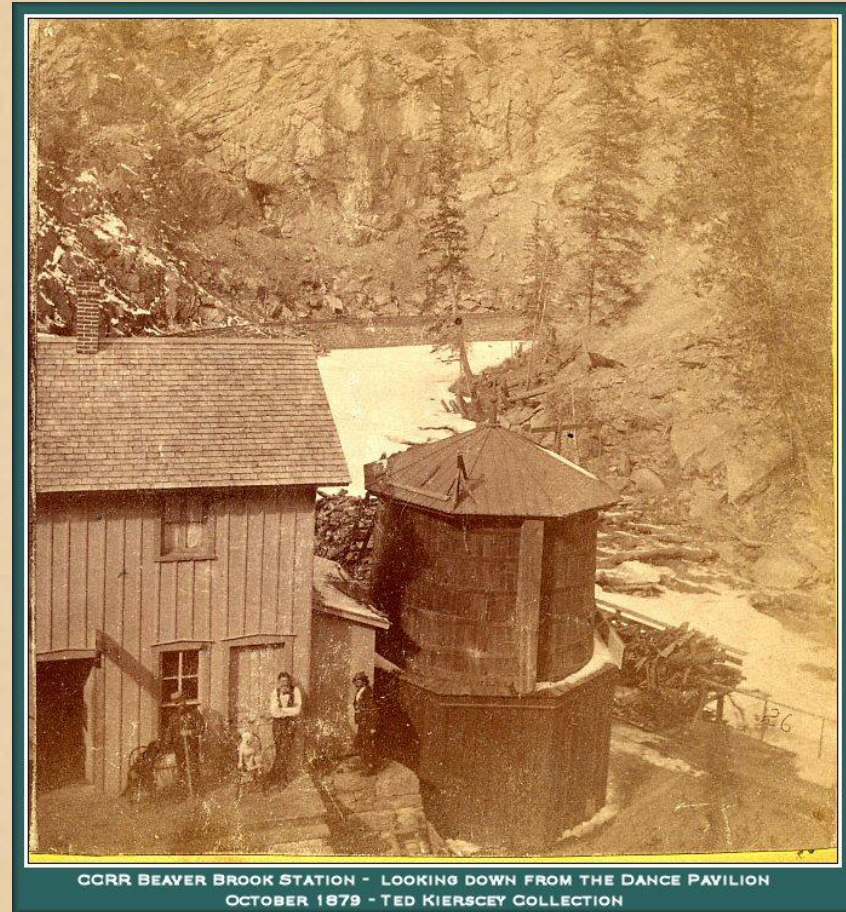

Building the B&CC: The Water Towers

Ryan Moats, MMR

BLACKHAWK
AND
CENTRAL CITY

Blackhawk and Central City

- Set in 1870
- Small (< 70 sq. ft.)
- Freelance, based on prototypical track construction standards (the CCRR and the Gilpin Tramway)
- Scratch build as much as possible (track, cars, motive power, structures, and throw mechanisms, so far)
- Cover the eight miles of CCRR track built along the north fork of Clear Creek from Forks Creek to Central City
- Operations focusing on early rail issues.

**BLACKHAWK
AND
CENTRAL CITY**

Prototype

- CCRR's 8930 gallon tank at Beaver Brook (Photo from DPL)
- Board and batten wainscoting
 - protect piping
 - posting board
- Shape
 - Parquet planking
- Filler pipe detached from outflow pipe
 - Stored to the side to provide clearance

BLACKHAWK
AND
CENTRAL CITY

More on the prototype

Beaver Brook Station and Dance Pavillion - 1880 - Ted Kiersey Collection

Beaver Brook Station - 1878 - Ted Kiersey Collection

**BLACKHAWK
AND
CENTRAL CITY**