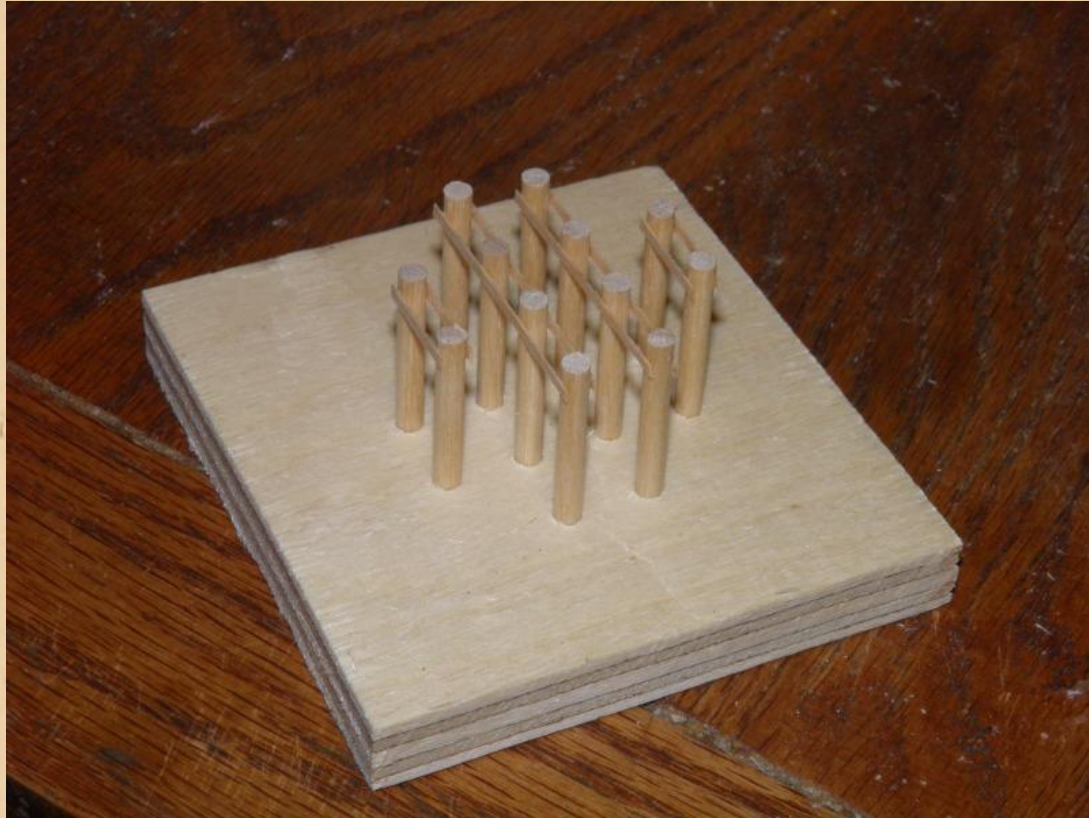

Support Truss - I

BLACKHAWK
AND
CENTRAL CITY