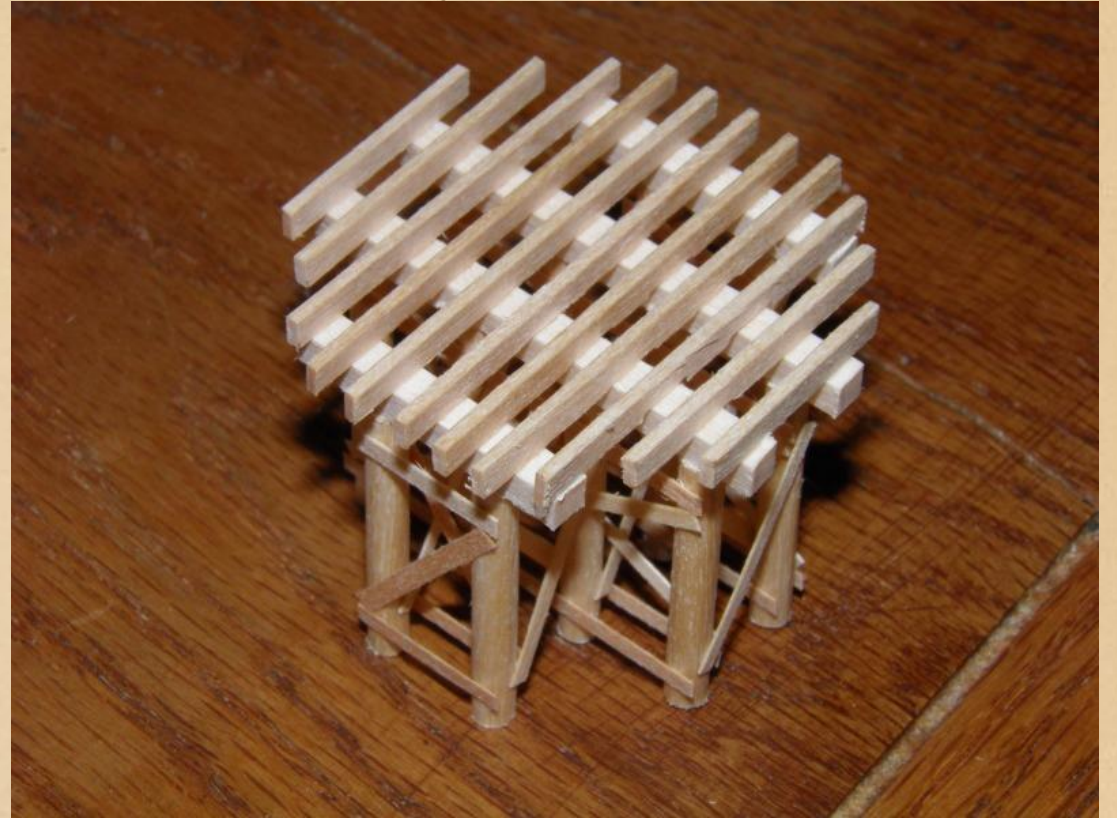

Building the B&CC: The Water Towers

Ryan Moats, MMR

BLACKHAWK
AND
CENTRAL CITY

Blackhawk and Central City

- Set in 1870
- Small (< 70 sq. ft.)
- Freelance, based on prototypical track construction standards (the CCRR and the Gilpin Tramway)
- Scratch build as much as possible (track, cars, motive power, structures, and throw mechanisms, so far)
- Cover the eight miles of CCRR track built along the north fork of Clear Creek from Forks Creek to Central City
- Operations focusing on early rail issues.

**BLACKHAWK
AND
CENTRAL CITY**

Prototype

- CCRR's 8930 gallon tank at Beaver Brook (Photo from DPL)
- Board and batten wainscoting
 - protect piping
 - posting board
- Shape
 - Parquet planking
- Filler pipe detached from outflow pipe
 - Stored to the side to provide clearance

Process

- SubAssemblies
 - Tank
 - Support Truss
 - Roof
 - Decking
 - Detail parts
- Putting it all together

BLACKHAWK
AND
CENTRAL CITY

Tank Subassembly - 1

BLACKHAWK
AND
CENTRAL CITY

Tank Subassembly - 2

BLACKHAWK
AND
CENTRAL CITY

Support Truss - I

BLACKHAWK
AND
CENTRAL CITY

Support Truss - 2

BLACKHAWK
AND
CENTRAL CITY

Roof Subassembly - 1

BLACKHAWK
AND
CENTRAL CITY

Roof Subassembly - 2