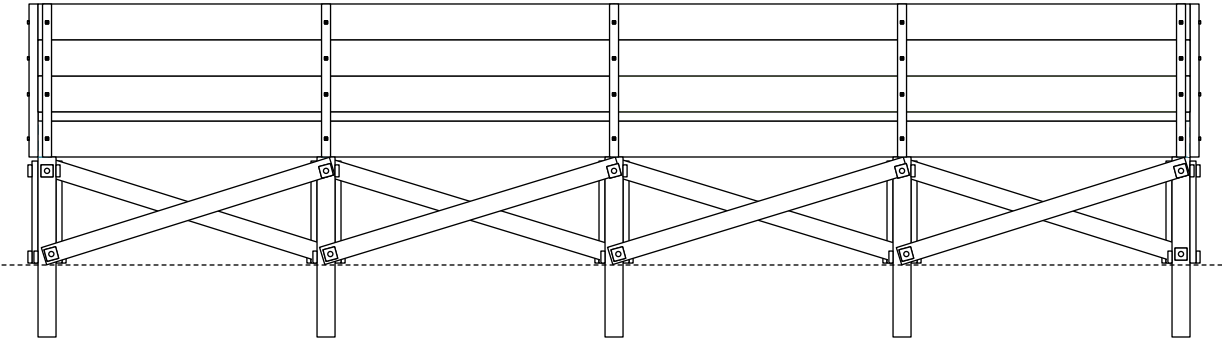

TITLE	Fuel Bin	SCALE	1: 64
REVISED	10/28/1869	PAGE	1 OF 1
BLACKHAWK & CENTRAL CITY RAIL ROAD			

Post Spacing

End View

Top View

Side View