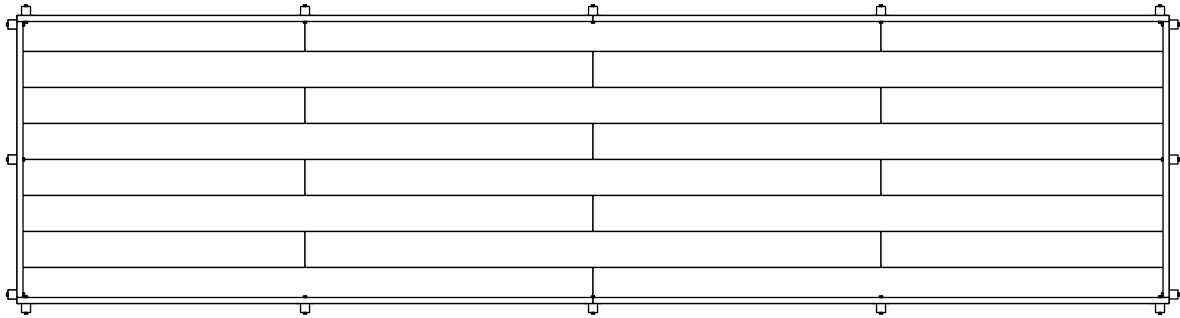

TITLE	Fuel Bin	SCALE	1: 64
REVISED	10/28/1869	PAGE	1 OF 1
BLACKHAWK & CENTRAL CITY RAIL ROAD			

Post Spacing

End View

Top View

Side View