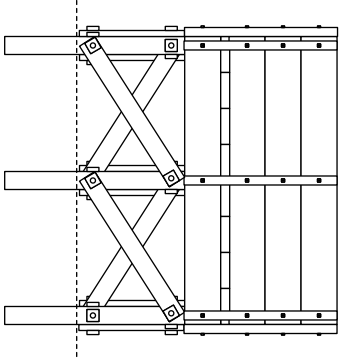

TITLE	Fuel Bin	SCALE	1: 64
REVISED	10/28/1869	PAGE	1 OF 1
BLACKHAWK & CENTRAL CITY RAIL ROAD			

Post Spacing

End View

Top View

Side View